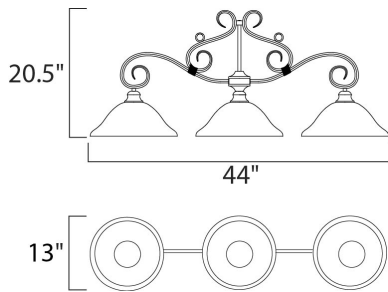

PRODUCT DESCRIPTION

Simple, elegant designs offered in a variety of our most popular finishes. Choose from Acorn, Country Stone, Pewter and Kentucky Bronze. Glass options are Marble and Wilshire.

MEASUREMENTS

DIMENSION : 44" L x 13" W x 20.5" H
MAX OAH : 89" OAH
CANOPY : 4.37" W x 1" H x 9" L
HANGING WEIGHT : 13 lb

LAMPING

INPUT VOLTAGE : 120V
BULB : 3 x 60W Incandescent E26 Medium , 180W Total
BULB INCLUDED : (Not Included)
DIMMABLE : Yes

FINISHES OPTION

Kentucky Bronze (KB)

GLASS

Marble MR

MATERIAL

Steel

RATINGS

cULus
Dry Location

ADDITIONAL

ADJUSTABLE
OPERATING TEMPERATURE:
-20°C (-4°F), 40°C (104°F)

Always consult a qualified electrician before installing any lighting product.