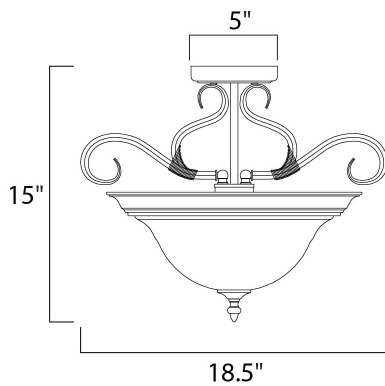

#### MEASUREMENTS

DIMENSION : 18.5" L x 18.5" W x 15" H  
 CANOPY : 5.25" W x 1" H x 5.25" L  
 HANGING WEIGHT : 13.64 lb