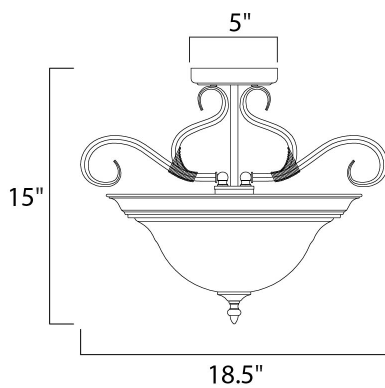

PRODUCT DESCRIPTION

Simple, elegant designs offered in a variety of our most popular finishes. Choose from Acorn, Country Stone, Pewter and Kentucky Bronze. Glass options are Marble and Wilshire.