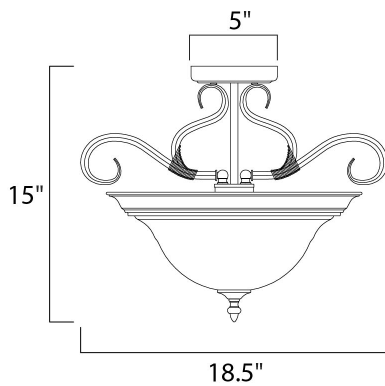

PRODUCT DESCRIPTION

Simple, elegant designs offered in a variety of our most popular finishes. Choose from Acorn, Country Stone, Pewter and Kentucky Bronze. Glass options are Marble and Wilshire.