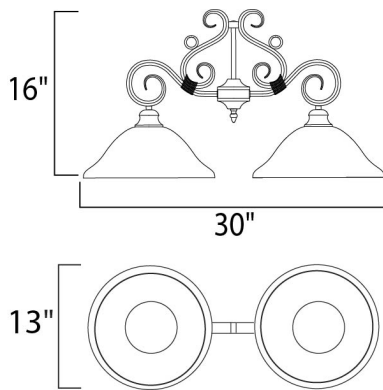

PRODUCT DESCRIPTION

Simple, elegant designs offered in a variety of our most popular finishes. Choose from Acorn, Country Stone, Pewter and Kentucky Bronze. Glass options are Marble and Wilshire.

MEASUREMENTS

DIMENSION : 30" L x 13" W x 16" H
MAX OAH : 88" OAH
CANOPY : 4.5" W x 0.75" H x 9" L
HANGING WEIGHT : 10.58 lb

LAMPING

INPUT VOLTAGE : 120V
BULB : 2 x 60W Incandescent E26 Medium , 120W Total
BULB INCLUDED : (Not Included)
DIMMABLE : Yes

FINISHES OPTION

Kentucky Bronze (KB)

GLASS

Marble MR

MATERIAL

Steel

RATINGS

cULus
Dry Location

ADDITIONAL

ADJUSTABLE
OPERATING TEMPERATURE:
-20°C (-4°F), 40°C (104°F)

Always consult a qualified electrician before installing any lighting product.