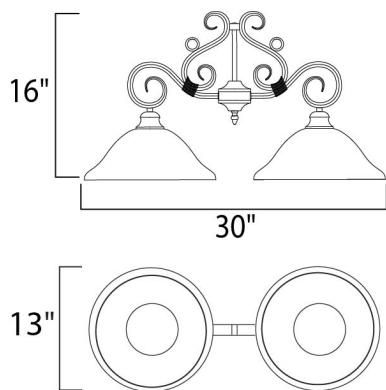

PRODUCT DESCRIPTION

Simple, elegant designs offered in a variety of our most popular finishes. Choose from Acorn, Country Stone, Pewter and Kentucky Bronze. Glass options are Marble and Wilshire.

MEASUREMENTS

DIMENSION : 30" L x 13" W x 16" H
MAX OAH : 88" OAH
CANOPY : 4.5" W x 0.75" H x 9" L
HANGING WEIGHT : 10.58 lb

LAMPING

INPUT VOLTAGE : 120V
BULB : 2 x 60W Incandescent E26 Medium , 120W Total
BULB INCLUDED : (Not Included)
DIMMABLE : Yes

FINISHES OPTION

Kentucky Bronze (KB)

GLASS

Marble MR

MATERIAL

Steel

RATINGS

cULus
Dry Location

ADDITIONAL

ADJUSTABLE
OPERATING TEMPERATURE:
-20°C (-4°F), 40°C (104°F)

Always consult a qualified electrician before installing any lighting product.