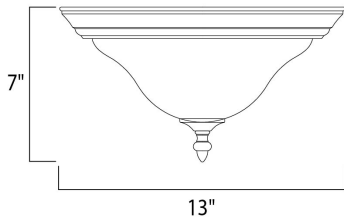

PRODUCT DESCRIPTION

Simple, elegant designs offered in a variety of our most popular finishes. Choose from Acorn, Country Stone, Pewter and Kentucky Bronze. Glass options are Marble and Wilshire.