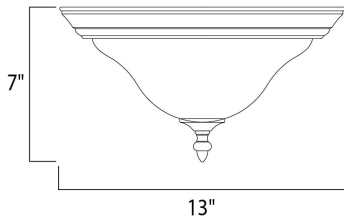

PRODUCT DESCRIPTION

Simple, elegant designs offered in a variety of our most popular finishes. Choose from Acorn, Country Stone, Pewter and Kentucky Bronze. Glass options are Marble and Wilshire.