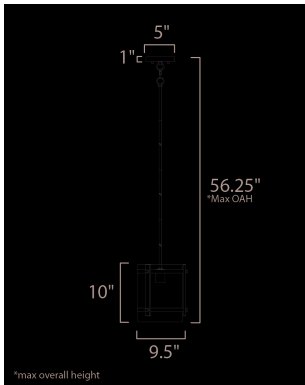

MEASUREMENTS

- DIMENSION : 9.5" L x 9.5" W x 10" H
- MAX OAH : 56.25" OAH
- CANOPY : 5" W x 1" H x 5" L
- HANGING WEIGHT : 4.4 lb

LAMPING

- INPUT VOLTAGE : 120V
- BULB : 1 x 60W Incandescent E26 Medium , 60W Total
- BULB INCLUDED : (Not Included)
- DIMMABLE : Y