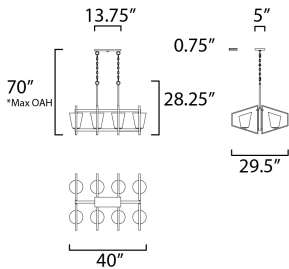

MEASUREMENTS

- DIMENSION : 40" L x 29.5" W x 28.25" H
- MAX OAH : 70" OAH
- CANOPY : 5" W x 0.75" H x 13.75" L
- HANGING WEIGHT : 40.15 lb

LAMPING

- INPUT VOLTAGE : 120V
- BULB : 8 x 60W Incandescent E26 Medium , 480W Total
- BULB INCLUDED : (Not Included)
- DIMMABLE : Yes

*max overall height

FINISHES OPTION

 Gold / Black (GLDBK)

GLASS

Satin White SW

MATERIAL

Steel, Glass

RATINGS