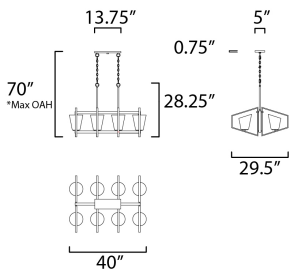

**MEASUREMENTS**

- DIMENSION : 40" L x 29.5" W x 28.25" H
- MAX OAH : 70" OAH
- CANOPY : 5" W x 0.75" H x 13.75" L
- HANGING WEIGHT : 40.15 lb

**LAMPING**

- INPUT VOLTAGE : 120V
- BULB : 8 x 60W Incandescent E26 Medium , 480W Total
- BULB INCLUDED : (Not Included)
- DIMMABLE : Yes

\*max overall height

**FINISHES OPTION**

 Gold / Black (GLDBK)

**GLASS**

Satin White SW

**MATERIAL**

Steel, Glass

**RATINGS**