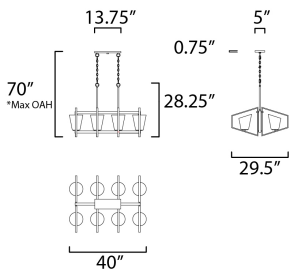

\*max overall height

**MEASUREMENTS**

- DIMENSION : 40" L x 29.5" W x 28.25" H
- MAX OAH : 70" OAH
- CANOPY : 5" W x 0.75" H x 13.75" L
- HANGING WEIGHT : 40.15 lb

**LAMPING**

- INPUT VOLTAGE : 120V
- BULB : 8 x 60W Incandescent E26 Medium , 480W Total
- BULB INCLUDED : (Not Included)
- DIMMABLE : Yes