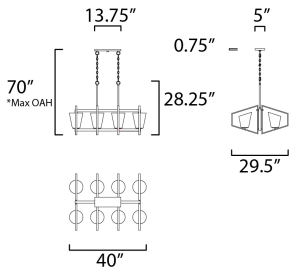

MEASUREMENTS

- DIMENSION : 40" L x 29.5" W x 28.25" H
- MAX OAH : 70" OAH
- CANOPY : 5" W x 0.75" H x 13.75" L
- HANGING WEIGHT : 40.15 lb

LAMPING

- INPUT VOLTAGE : 120V
- BULB : 8 x 60W Incandescent E26 Medium , 480W Total
- BULB INCLUDED : (Not Included)
- DIMMABLE : Yes

*max overall height

FINISHES OPTION

Gold / Black (GLDBK)

GLASS

Satin White SW

MATERIAL

Steel, Glass

RATINGS