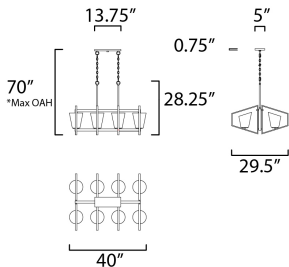

PRODUCT DESCRIPTION

A creative design of oblique squares which support cones of angle-cut cased glass to match the frame. The combination of Black with Gold creates a dramatic effect which is softened by the subtleness of the Satin White glass.

MEASUREMENTS

- DIMENSION : 40" L x 29.5" W x 28.25" H
- MAX OAH : 70" OAH
- CANOPY : 5" W x 0.75" H x 13.75" L
- HANGING WEIGHT : 40.15 lb

LAMPING

- INPUT VOLTAGE : 120V
- BULB : 8 x 60W Incandescent E26 Medium , 480W Total
- BULB INCLUDED : (Not Included)
- DIMMABLE : Yes

*max overall height

FINISHES OPTION

Gold / Black (GLDBK)

GLASS

Satin White SW

MATERIAL

Steel, Glass

RATINGS