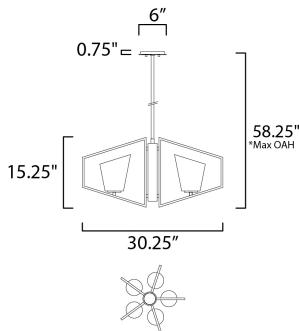

\*max overall height

**MEASUREMENTS**

- DIMENSION : 30.25" L x 30.25" W x 15.25" H
- MAX OAH : 58.25" OAH
- CANOPY : 6" W x 0.75" H x 6" L
- HANGING WEIGHT : 23.76 lb

**LAMPING**

- INPUT VOLTAGE : 120V
- BULB : 5 x 60W Incandescent E26 Medium , 300W Total
- BULB INCLUDED : (Not Included)
- DIMMABLE : Yes