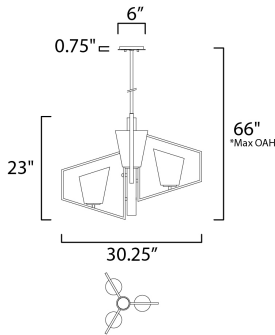

\*max overall height

**MEASUREMENTS**

- DIMENSION : 30.25" L x 30.25" W x 23" H
- MAX OAH : 66" OAH
- CANOPY : 6" W x 0.75" H x 6" L
- HANGING WEIGHT : 20.46 lb

**LAMPING**

- INPUT VOLTAGE : 120V
- BULB : 3 x 60W Incandescent E26 Medium , 180W Total
- BULB INCLUDED : (Not Included)
- DIMMABLE : Yes