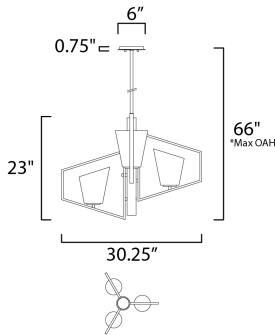

*max overall height

MEASUREMENTS

- DIMENSION : 30.25" L x 30.25" W x 23" H
- MAX OAH : 66" OAH
- CANOPY : 6" W x 0.75" H x 6" L
- HANGING WEIGHT : 20.46 lb

LAMPING

- INPUT VOLTAGE : 120V
- BULB : 3 x 60W Incandescent E26 Medium , 180W Total
- BULB INCLUDED : (Not Included)
- DIMMABLE : Yes