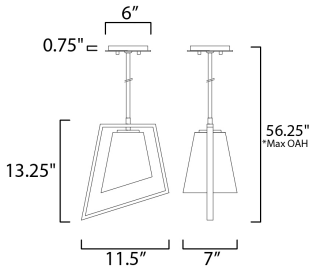

MEASUREMENTS

- DIMENSION : 11.5" L x 7" W x 13.25" H
- MAX OAH : 56.25" OAH
- CANOPY : 6" W x 0.75" H x 6" L
- HANGING WEIGHT : 5.5 lb

LAMPING

- INPUT VOLTAGE : 120V
- BULB : 1 x 60W Incandescent E26 Medium , 60W Total
- BULB INCLUDED : (Not Included)
- DIMMABLE : Yes