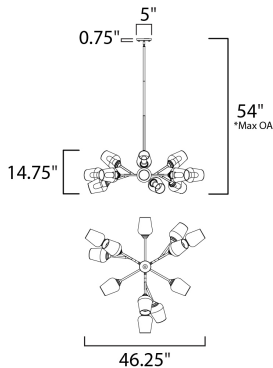

*max overall height

MEASUREMENTS

- DIMENSION : 46.25" L x 46.25" W x 14.75" H
- MAX OAH : 54" OAH
- CANOPY : 5" W x 0.75" H x 5" L
- HANGING WEIGHT : 12.1 lb

LAMPING

- INPUT VOLTAGE : 120V
- BULB : 12 x 4W LED E26 T14 , 48W Total
- BULB INCLUDED : (Included)
- DIMMABLE : Yes
- COLOR_TEMP : 2200K