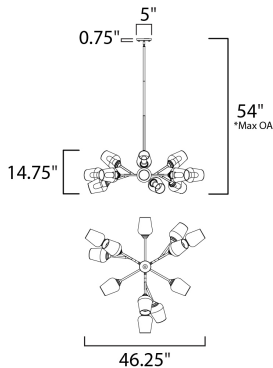

\*max overall height

**MEASUREMENTS**

DIMENSION : 46.25" L x 46.25" W x 14.75" H  
 MAX OAH : 54" OAH  
 CANOPY : 5" W x 0.75" H x 5" L  
 HANGING WEIGHT : 12.1 lb

**LAMPING**

INPUT VOLTAGE : 120V  
 BULB : 12 x 4W LED E26 T14 , 48W Total  
 BULB INCLUDED : (Included)  
 DIMMABLE : Yes  
 COLOR\_TEMP : 2200K