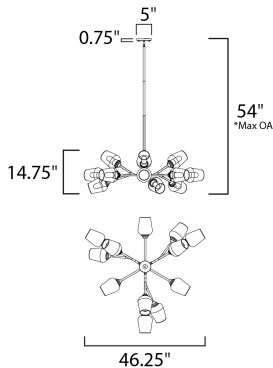

*max overall height

MEASUREMENTS

DIMENSION : 46.25" L x 46.25" W x 14.75" H
 MAX OAH : 54" OAH
 CANOPY : 5" W x 0.75" H x 5" L
 HANGING WEIGHT : 12.1 lb

LAMPING

INPUT VOLTAGE : 120V
 BULB : 12 x 4W LED E26 T14 , 48W Total
 BULB INCLUDED : (Included)
 DIMMABLE : Yes
 COLOR_TEMP : 2200K