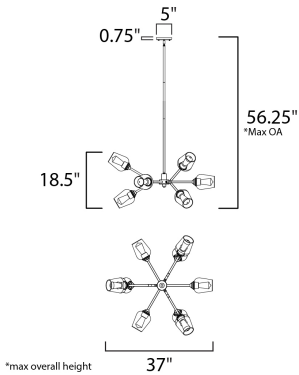

**MEASUREMENTS**

- DIMENSION : 37" L x 37" W x 18.5" H
- MAX OAH : 56.25" OAH
- CANOPY : 5" W x 0.75" H x 5" L
- HANGING WEIGHT : 9.9 lb

**LAMPING**

- INPUT VOLTAGE : 120V
- LUMENS : 1,800 Rated (1,450 Del.)
- BULB : 9 x 4W LED E26 T14 , 36W Total
- BULB INCLUDED : (Included)
- DIMMABLE : Yes
- COLOR\_TEMP : 2200K