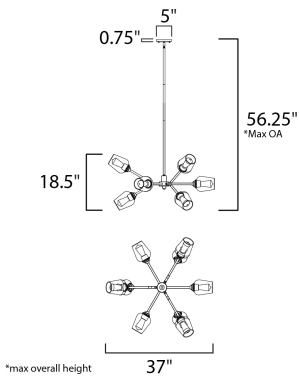

ADDITIONAL

ADJUSTABLE
SLOPE: 90
RATED LIFE 2500 Hours
OPERATING TEMPERATURE:
-20°C (-4°F), 40°C (104°F)

MEASUREMENTS

DIMENSION : 37" L x 37" W x 18.5" H
 MAX OAH : 56.25" OAH
 CANOPY : 5" W x 0.75" H x 5" L
 HANGING WEIGHT : 9.9 lb