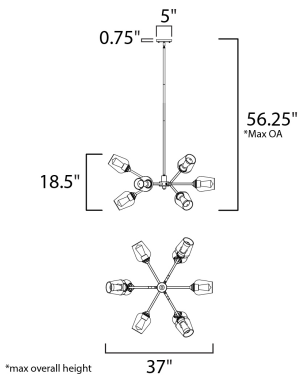

**ADDITIONAL**

ADJUSTABLE  
SLOPE: 90  
RATED LIFE 2500 Hours  
OPERATING TEMPERATURE:  
-20°C (-4°F), 40°C (104°F)

**MEASUREMENTS**

DIMENSION : 37" L x 37" W x 18.5" H  
 MAX OAH : 56.25" OAH  
 CANOPY : 5" W x 0.75" H x 5" L  
 HANGING WEIGHT : 9.9 lb