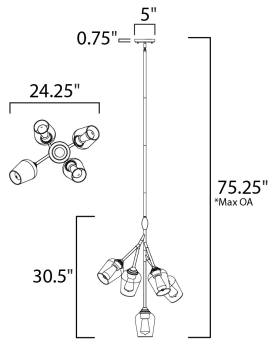

\*max overall height

**MEASUREMENTS**

- DIMENSION : 24.25" L x 24.25" W x 30.5" H
- MAX OAH : 75.25" OAH
- CANOPY : 5" W x 0.75" H x 5" L
- HANGING WEIGHT : 6.16 lb

**LAMPING**

- INPUT VOLTAGE : 120V
- LUMENS : 1,000 Rated (750 Del.)
- BULB : 5 x 4W LED E26 T14 , 20W Total
- BULB INCLUDED : (Included)
- DIMMABLE : Yes
- COLOR\_TEMP : 2200K