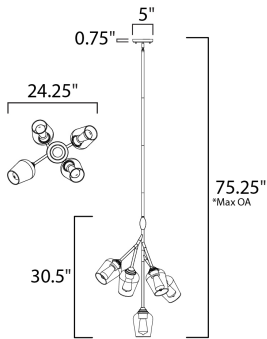

\*max overall height

**MEASUREMENTS**

- DIMENSION : 24.25" L x 24.25" W x 30.5" H
- MAX OAH : 75.25" OAH
- CANOPY : 5" W x 0.75" H x 5" L
- HANGING WEIGHT : 6.16 lb

**LAMPING**

- INPUT VOLTAGE : 120V
- LUMENS : 1,000 Rated (750 Del.)
- BULB : 5 x 4W LED E26 T14 , 20W Total
- BULB INCLUDED : (Included)
- DIMMABLE : Yes
- COLOR\_TEMP : 2200K