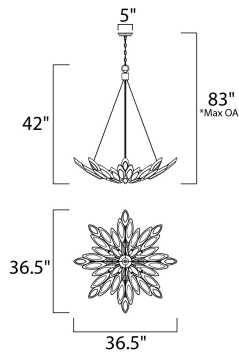

*max overall height

MEASUREMENTS

DIMENSION : 36.5" L x 36.5" W x 42" H
 MAX OAH : 83" OAH
 CANOPY : 5" W x 1" H x 5" L
 HANGING WEIGHT : 43.01 lb

LAMPING

INPUT VOLTAGE : 120V
 LUMENS : 5,880 Rated
 BULB : 12 x 40W Xenon G9 , 480W Total
 BULB INCLUDED : (Included)
 DIMMABLE : Yes