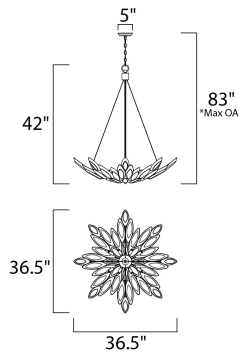

*max overall height

MEASUREMENTS

- DIMENSION : 36.5" L x 36.5" W x 42" H
- MAX OAH : 83" OAH
- CANOPY : 5" W x 1" H x 5" L
- HANGING WEIGHT : 43.01 lb

LAMPING

- INPUT VOLTAGE : 120V
- LUMENS : 5,880 Rated
- BULB : 12 x 40W Xenon G9 , 480W Total
- BULB INCLUDED : (Included)
- DIMMABLE : Yes