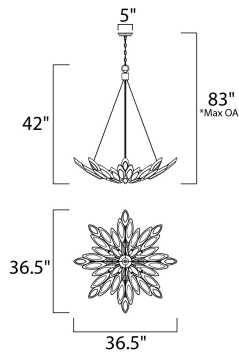

\*max overall height

**MEASUREMENTS**

- DIMENSION : 36.5" L x 36.5" W x 42" H
- MAX OAH : 83" OAH
- CANOPY : 5" W x 1" H x 5" L
- HANGING WEIGHT : 43.01 lb

**LAMPING**

- INPUT VOLTAGE : 120V
- LUMENS : 5,880 Rated
- BULB : 12 x 40W Xenon G9 , 480W Total
- BULB INCLUDED : (Included)
- DIMMABLE : Yes