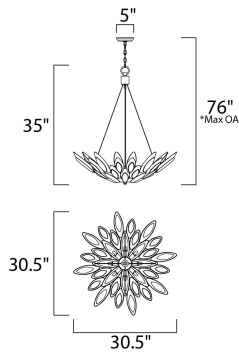

*max overall height

MEASUREMENTS

DIMENSION : 30.5" L x 30.5" W x 35" H
 MAX OAH : 76" OAH
 CANOPY : 5" W x 1" H x 5" L
 HANGING WEIGHT : 28.91 lb

LAMPING

INPUT VOLTAGE : 120V
 LUMENS : 3,920 Rated
 BULB : 8 x 40W Xenon G9 , 320W Total
 BULB INCLUDED : (Included)
 DIMMABLE : Yes