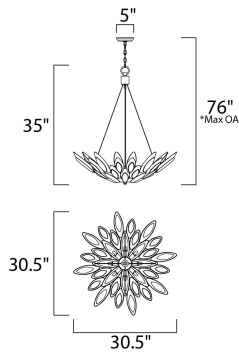

\*max overall height

**MEASUREMENTS**

DIMENSION : 30.5" L x 30.5" W x 35" H  
 MAX OAH : 76" OAH  
 CANOPY : 5" W x 1" H x 5" L  
 HANGING WEIGHT : 28.91 lb

**LAMPING**

INPUT VOLTAGE : 120V  
 LUMENS : 3,920 Rated  
 BULB : 8 x 40W Xenon G9 , 320W Total  
 BULB INCLUDED : (Included)  
 DIMMABLE : Yes