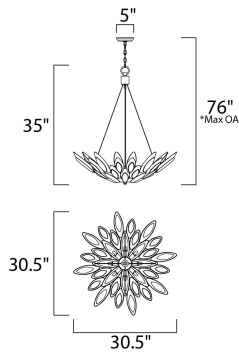

MEASUREMENTS

DIMENSION : 30.5" L x 30.5" W x 35" H
 MAX OAH : 76" OAH
 CANOPY : 5" W x 1" H x 5" L
 HANGING WEIGHT : 28.91 lb

LAMPING

INPUT VOLTAGE : 120V
 LUMENS : 3,920 Rated
 BULB : 8 x 40W Xenon G9 , 320W Total
 BULB INCLUDED : (Included)
 DIMMABLE : Yes