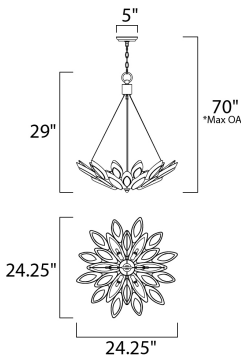

\*max overall height

**MEASUREMENTS**

DIMENSION : 24.25" L x 24.25" W x 29" H  
 MAX OAH : 70" OAH  
 CANOPY : 5" W x 1" H x 5" L  
 HANGING WEIGHT : 19.58 lb

**LAMPING**

INPUT VOLTAGE : 120V  
 LUMENS : 2,940 Rated  
 BULB : 6 x 40W Xenon G9 , 240W Total  
 BULB INCLUDED : (Included)  
 DIMMABLE : Yes