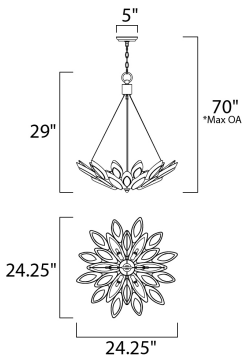

*max overall height

MEASUREMENTS

DIMENSION : 24.25" L x 24.25" W x 29" H
 MAX OAH : 70" OAH
 CANOPY : 5" W x 1" H x 5" L
 HANGING WEIGHT : 19.58 lb

LAMPING

INPUT VOLTAGE : 120V
 LUMENS : 2,940 Rated
 BULB : 6 x 40W Xenon G9 , 240W Total
 BULB INCLUDED : (Included)
 DIMMABLE : Yes