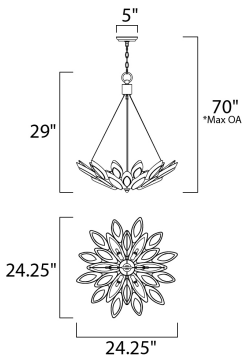

\*max overall height

**MEASUREMENTS**

DIMENSION : 24.25" L x 24.25" W x 29" H  
 MAX OAH : 70" OAH  
 CANOPY : 5" W x 1" H x 5" L  
 HANGING WEIGHT : 19.58 lb

**LAMPING**

INPUT VOLTAGE : 120V  
 LUMENS : 2,940 Rated  
 BULB : 6 x 40W Xenon G9 , 240W Total  
 BULB INCLUDED : (Included)  
 DIMMABLE : Yes