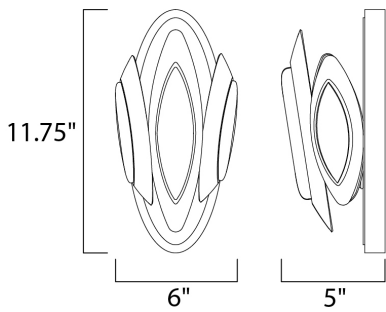

**MEASUREMENTS**

DIMENSION : 6" W x 11.75" H x 5" Ext  
 MAX OAH : 4.75" W x 11.34" H  
 HANGING WEIGHT : 4.18 lb

**LAMPING**

INPUT VOLTAGE : 120V  
 LUMENS : 490 Rated  
 BULB : 1 x 40W Xenon G9 , 40W Total  
 BULB INCLUDED : (Included)  
 DIMMABLE : Yes