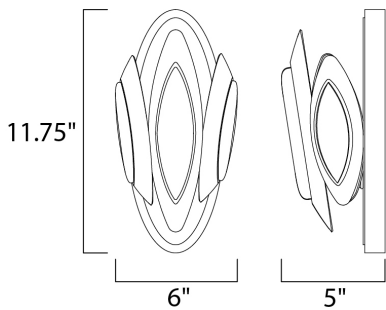

MEASUREMENTS

DIMENSION : 6" W x 11.75" H x 5" Ext
 MAX OAH : 4.75" W x 11.34" H
 HANGING WEIGHT : 4.18 lb

LAMPING

INPUT VOLTAGE : 120V
 LUMENS : 490 Rated
 BULB : 1 x 40W Xenon G9 , 40W Total
 BULB INCLUDED : (Included)
 DIMMABLE : Yes