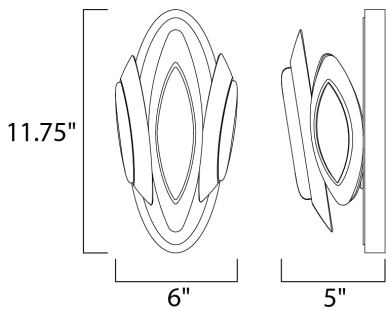

**MEASUREMENTS**

DIMENSION : 6" W x 11.75" H x 5" Ext  
 MAX OAH : 4.75" W x 11.34" H  
 HANGING WEIGHT : 4.18 lb

**LAMPING**

INPUT VOLTAGE : 120V  
 LUMENS : 490 Rated  
 BULB : 1 x 40W Xenon G9 , 40W Total  
 BULB INCLUDED : (Included)  
 DIMMABLE : Yes