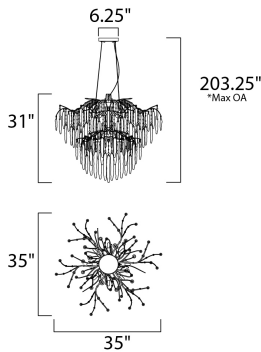

PRODUCT DESCRIPTION

Metal is formed in a branch-like design and finished in a rich Silver Gold. Handmade pendants of Piastra like Ice glass are draped from the frame to complete this designer look.

FINISHES OPTION

 Silver Gold (SG)

GLASS

Ice IC

MATERIAL

Steel, Glass

RATINGS

cETLus
Dry Location

ADDITIONAL

RATED LIFE 2000 Hours
OPERATING TEMPERATURE:
-20°C (-4°F), 40°C (104°F)

MEASUREMENTS

DIMENSION : 35" L x 35" W x 31" H
 MAX OAH : 203.25" OAH
 CANOPY : 6.25" W x 1" H x 6.25" L
 HANGING WEIGHT : 42.21809 lb