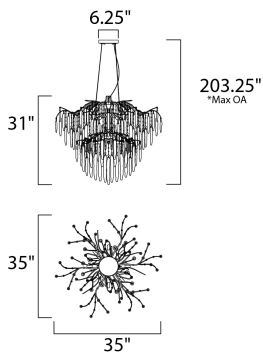

PRODUCT DESCRIPTION

Metal is formed in a branch-like design and finished in a rich Silver Gold. Handmade pendants of Piastra like Ice glass are draped from the frame to complete this designer look.

FINISHES OPTION

 Silver Gold (SG)

GLASS

Ice IC

MATERIAL

Steel, Glass

RATINGS

cETLus
Dry Location

ADDITIONAL

RATED LIFE 2000 Hours
OPERATING TEMPERATURE:
-20°C (-4°F), 40°C (104°F)

MEASUREMENTS

DIMENSION : 35" L x 35" W x 31" H
 MAX OAH : 203.25" OAH
 CANOPY : 6.25" W x 1" H x 6.25" L
 HANGING WEIGHT : 42.21809 lb