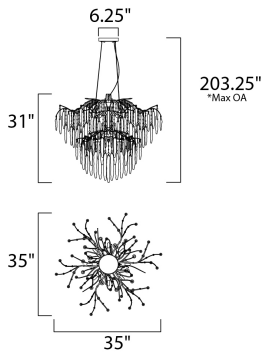

PRODUCT DESCRIPTION

Metal is formed in a branch-like design and finished in a rich Silver Gold. Handmade pendants of Piastra like Ice glass are draped from the frame to complete this designer look.

FINISHES OPTION

 Silver Gold (SG)

GLASS

Ice IC

MATERIAL

Steel, Glass

RATINGS

cETLus
Dry Location

ADDITIONAL

RATED LIFE 2000 Hours
OPERATING TEMPERATURE:
-20°C (-4°F), 40°C (104°F)

MEASUREMENTS

DIMENSION : 35" L x 35" W x 31" H
 MAX OAH : 203.25" OAH
 CANOPY : 6.25" W x 1" H x 6.25" L
 HANGING WEIGHT : 42.21809 lb