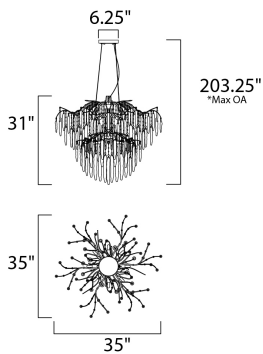

**PRODUCT DESCRIPTION**

Metal is formed in a branch-like design and finished in a rich Silver Gold. Handmade pendants of Piastra like Ice glass are draped from the frame to complete this designer look.

**FINISHES OPTION**

 Silver Gold (SG)

**GLASS**

Ice IC

**MATERIAL**

Steel, Glass

**RATINGS**

cETLus  
Dry Location

**ADDITIONAL**

RATED LIFE 2000 Hours  
OPERATING TEMPERATURE:  
-20°C (-4°F), 40°C (104°F)

**MEASUREMENTS**

DIMENSION : 35" L x 35" W x 31" H  
 MAX OAH : 203.25" OAH  
 CANOPY : 6.25" W x 1" H x 6.25" L  
 HANGING WEIGHT : 42.21809 lb