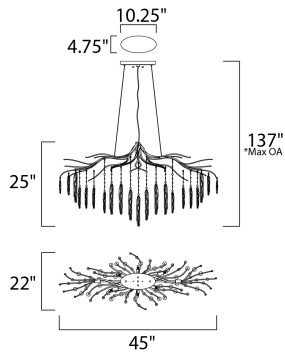

**PRODUCT DESCRIPTION**

Metal is formed in a branch-like design and finished in a rich Silver Gold. Handmade pendants of Piastra like Ice glass are draped from the frame to complete this designer look.

\*max overall height

**MEASUREMENTS**

- DIMENSION : 45" L x 45" W x 25" H
- MAX OAH : 137" OAH
- CANOPY : 4.75" W x 1" H x 10.25" L
- HANGING WEIGHT : 34.50199 lb

**LAMPING**

- INPUT VOLTAGE : 120V
- LUMENS : 5,390 Rated
- BULB : 8 x 40W Xenon G9 , 440W Total
- BULB INCLUDED : (Included)
- DIMMABLE : Yes