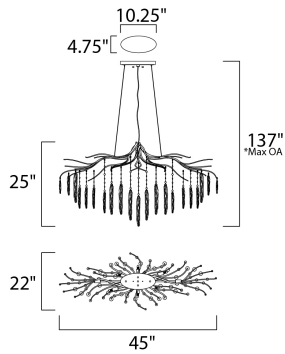

PRODUCT DESCRIPTION

Metal is formed in a branch-like design and finished in a rich Silver Gold. Handmade pendants of Piastra like Ice glass are draped from the frame to complete this designer look.

*max overall height

MEASUREMENTS

DIMENSION : 45" L x 45" W x 25" H
 MAX OAH : 137" OAH
 CANOPY : 4.75" W x 1" H x 10.25" L
 HANGING WEIGHT : 34.50199 lb

LAMPING

INPUT VOLTAGE : 120V
 LUMENS : 5,390 Rated
 BULB : 8 x 40W Xenon G9 , 440W Total
 BULB INCLUDED : (Included)
 DIMMABLE : Yes