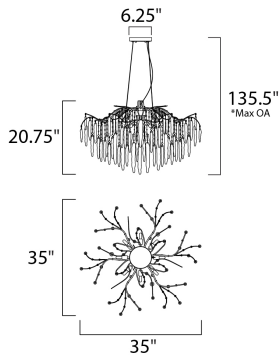

**PRODUCT DESCRIPTION**

Metal is formed in a branch-like design and finished in a rich Silver Gold. Handmade pendants of Piastra like Ice glass are draped from the frame to complete this designer look.

\*max overall height

**MEASUREMENTS**

DIMENSION : 35" L x 35" W x 20.75" H  
 MAX OAH : 135.5" OAH  
 CANOPY : 6.25" W x 1" H x 6.25" L  
 HANGING WEIGHT : 30.53371 lb

**LAMPING**

INPUT VOLTAGE : 120V  
 LUMENS : 3,920 Rated  
 BULB : 8 x 40W Xenon G9 , 320W Total  
 BULB INCLUDED : (Included)  
 DIMMABLE : Yes

**FINISHES OPTION**

 Silver Gold (SG)

**GLASS**

Ice IC

**MATERIAL**

Steel, Glass

**RATINGS**

cETLus  
 Dry Location