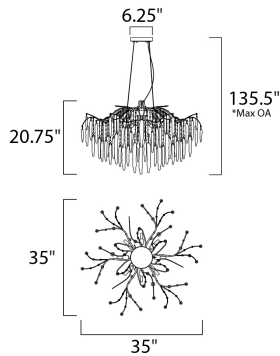

PRODUCT DESCRIPTION

Metal is formed in a branch-like design and finished in a rich Silver Gold. Handmade pendants of Piastra like Ice glass are draped from the frame to complete this designer look.

*max overall height

MEASUREMENTS

DIMENSION : 35" L x 35" W x 20.75" H
 MAX OAH : 135.5" OAH
 CANOPY : 6.25" W x 1" H x 6.25" L
 HANGING WEIGHT : 30.53371 lb

LAMPING

INPUT VOLTAGE : 120V
 LUMENS : 3,920 Rated
 BULB : 8 x 40W Xenon G9 , 320W Total
 BULB INCLUDED : (Included)
 DIMMABLE : Yes