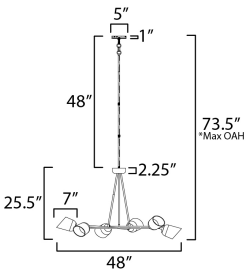

*max overall height

MEASUREMENTS

- DIMENSION : 48" L x 48" W x 25.54" H x 43" Ext
- CANOPY : 5" W x 1" H x 5" L
- HANGING WEIGHT : 19.29 lb

LAMPING

- INPUT VOLTAGE : 120V
- BULB : 6 x 60W Incandescent E26 Medium , 360W Total
- BULB INCLUDED : (Not Included)
- DIMMABLE : N