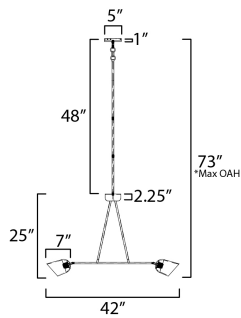

*max overall height

MEASUREMENTS

- DIMENSION : 42" L x 5" W x 25" H x 43" Ext
- CANOPY : 5" W x 1" H x 5" L
- HANGING WEIGHT : 8.71 lb

LAMPING

- INPUT VOLTAGE : 120V
- BULB : 2 x 60W Incandescent E26 Medium , 120W Total
- BULB INCLUDED : (Not Included)
- DIMMABLE : N