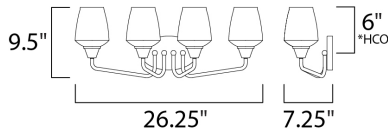

**MEASUREMENTS**

DIMENSION : 26.25" W x 9.5" H x 7.25" Ext  
 BACK PLATE : 4.33" W x 6.75" H x 6" HCO  
 HANGING WEIGHT : 3.7 lb

**LAMPING**

INPUT VOLTAGE : 120V  
 BULB : 4 x 60W Incandescent E26 Medium , 240W Total  
 BULB INCLUDED : (Not Included)  
 DIMMABLE : Yes