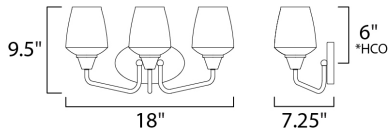

**MEASUREMENTS**

DIMENSION : 18" W x 9.5" H x 7.25" Ext  
 BACK PLATE : 6.75" W x 4.33" H x 6" HCO  
 HANGING WEIGHT : 3.48 lb

**LAMPING**

INPUT VOLTAGE : 120V  
 BULB : 3 x 60W Incandescent E26 Medium , 180W Total  
 BULB INCLUDED : (Not Included)  
 DIMMABLE : Yes