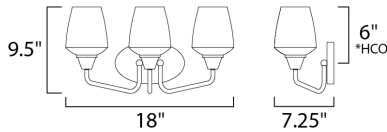

**MEASUREMENTS**

DIMENSION : 18" W x 9.5" H x 7.25" Ext  
 BACK PLATE : 6.75" W x 4.33" H x 6" HCO  
 HANGING WEIGHT : 3.48 lb

**LAMPING**

INPUT VOLTAGE : 120V  
 BULB : 3 x 60W Incandescent E26 Medium , 180W Total  
 BULB INCLUDED : (Not Included)  
 DIMMABLE : Yes

\*height from center of outlet to the top of the fixture

**FINISHES OPTION**

-  Black / Satin Nickel (BKSJ)
-  Bronze / Antique Brass (BZAB)

**GLASS**

Clear CL

**MATERIAL**

Steel, Glass

**RATINGS**