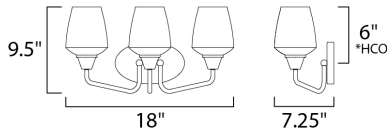

**MEASUREMENTS**

DIMENSION : 18" W x 9.5" H x 7.25" Ext  
 BACK PLATE : 6.75" W x 4.33" H x 6" HCO  
 HANGING WEIGHT : 3.48 lb

**LAMPING**

INPUT VOLTAGE : 120V  
 BULB : 3 x 60W Incandescent E26 Medium , 180W Total  
 BULB INCLUDED : (Not Included)  
 DIMMABLE : Yes