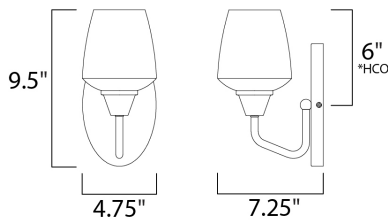

**MEASUREMENTS**

DIMENSION : 4.75" W x 9.5" H x 7.25" Ext  
 MAX OAH : x 4.33" W x 6.75" H  
 HANGING WEIGHT : 1.23 lb

**LAMPING**

INPUT VOLTAGE : 120V  
 BULB : 1 x 60W Incandescent E26 Medium , 60W Total  
 BULB INCLUDED : (Not Included)  
 DIMMABLE : Yes