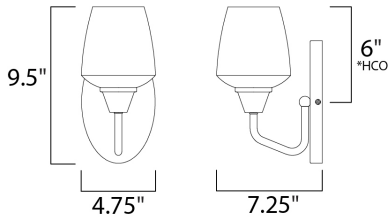

**MEASUREMENTS**

DIMENSION : 4.75" W x 9.5" H x 7.25" Ext  
 MAX OAH : x 4.33" W x 6.75" H  
 HANGING WEIGHT : 1.23 lb

**LAMPING**

INPUT VOLTAGE : 120V  
 BULB : 1 x 60W Incandescent E26 Medium , 60W Total  
 BULB INCLUDED : (Not Included)  
 DIMMABLE : Yes