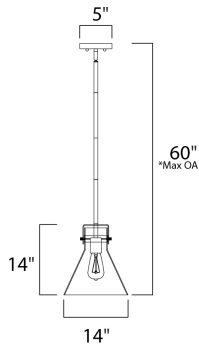

MEASUREMENTS

DIMENSION : 14" L x 14" W x 60" H
 MAX OAH : 60" OAH
 CANOPY : 5" W x 1" H x 5" L
 HANGING WEIGHT : 7.94 lb

LAMPING

INPUT VOLTAGE : 120V
 BULB : 1 x 6W LED E26 Medium , 6W Total
 BULB INCLUDED : (Included)
 DIMMABLE : Yes
 COLOR_TEMP : 2200K