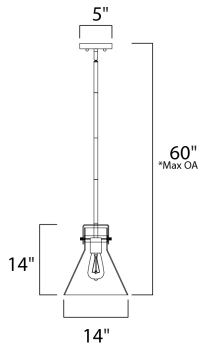

\*max overall height

**MEASUREMENTS**

DIMENSION : 14" L x 14" W x 60" H  
 MAX OAH : 60" OAH  
 CANOPY : 5" W x 1" H x 5" L  
 HANGING WEIGHT : 7.94 lb

**LAMPING**

INPUT VOLTAGE : 120V  
 BULB : 1 x 6W LED E26 Medium , 6W Total  
 BULB INCLUDED : (Included)  
 DIMMABLE : Yes  
 COLOR\_TEMP : 2200K