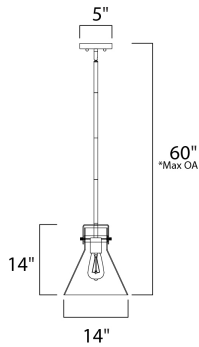

*max overall height

MEASUREMENTS

DIMENSION : 14" L x 14" W x 60" H
 MAX OAH : 60" OAH
 CANOPY : 5" W x 1" H x 5" L
 HANGING WEIGHT : 7.94 lb

LAMPING

INPUT VOLTAGE : 120V
 BULB : 1 x 6W LED E26 Medium , 6W Total
 BULB INCLUDED : (Included)
 DIMMABLE : Yes
 COLOR_TEMP : 2200K