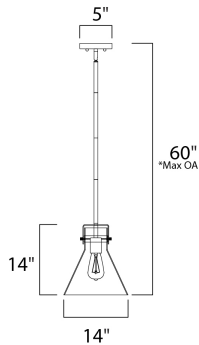

*max overall height

MEASUREMENTS

DIMENSION : 14" L x 14" W x 15.75" H
 MAX OAH : 60" OAH
 CANOPY : 5" W x 1" H x 5" L
 HANGING WEIGHT : 6.84 lb

LAMPING

INPUT VOLTAGE : 120V
 BULB : 1 x 60W Incandescent E26 Medium , 60W Total
 BULB INCLUDED : (Not Included)
 DIMMABLE : Yes