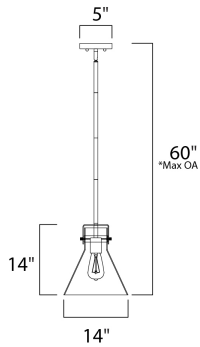

*max overall height

MEASUREMENTS

- DIMENSION : 14" L x 14" W x 15.75" H
- MAX OAH : 60" OAH
- CANOPY : 5" W x 1" H x 5" L
- HANGING WEIGHT : 6.84 lb

LAMPING

- INPUT VOLTAGE : 120V
- BULB : 1 x 60W Incandescent E26 Medium , 60W Total
- BULB INCLUDED : (Not Included)
- DIMMABLE : Yes