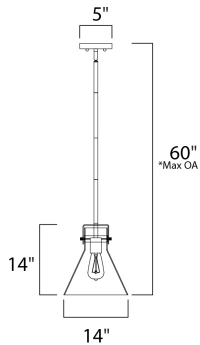

\*max overall height

**MEASUREMENTS**

- DIMENSION : 14" L x 14" W x 15.75" H
- MAX OAH : 60" OAH
- CANOPY : 5" W x 1" H x 5" L
- HANGING WEIGHT : 6.84 lb

**LAMPING**

- INPUT VOLTAGE : 120V
- BULB : 1 x 60W Incandescent E26 Medium , 60W Total
- BULB INCLUDED : (Not Included)
- DIMMABLE : Yes