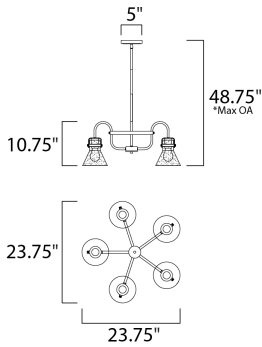

\*max overall height

**MEASUREMENTS**

DIMENSION : 23.75" L x 23.75" W x 10.75" H  
 MAX OAH : 48.75" OAH  
 HANGING WEIGHT : 11 lb  
 WIRE LENGTH : 120"

**LAMPING**

INPUT VOLTAGE : 120V  
 BULB : 5 x 6W LED E26 Medium , 30W Total  
 BULB INCLUDED : (Included)  
 DIMMABLE : Yes  
 COLOR\_TEMP : 2200K