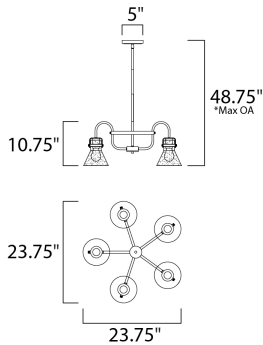

**ADDITIONAL**

SLOPE: 30  
OPERATING TEMPERATURE:  
-20°C (-4°F), 40°C (104°F)

**MEASUREMENTS**

- DIMENSION : 23.75" L x 23.75" W x 10.75" H
- MAX OAH : 48.75" OAH
- CANOPY : 5" W x 0.75" H x 5" L
- HANGING WEIGHT : 10.34 lb
- WIRE LENGTH : 120"