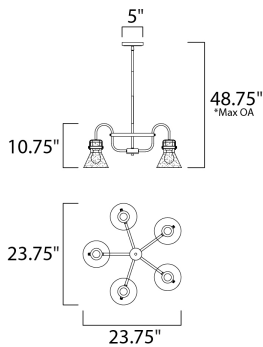

ADDITIONAL

SLOPE: 30
OPERATING TEMPERATURE:
-20°C (-4°F), 40°C (104°F)

MEASUREMENTS

- DIMENSION : 23.75" L x 23.75" W x 10.75" H
- MAX OAH : 48.75" OAH
- CANOPY : 5" W x 0.75" H x 5" L
- HANGING WEIGHT : 10.34 lb
- WIRE LENGTH : 120"

LAMPING

- INPUT VOLTAGE : 120V
- BULB : 5 x 60W Incandescent E26 Medium , 300W Total
- BULB INCLUDED : (Not Included)
- DIMMABLE : Yes

*max overall height

Always consult a qualified electrician before installing any lighting product.