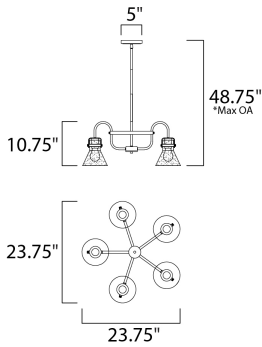

*max overall height

MEASUREMENTS

DIMENSION : 23.75" L x 23.75" W x 10.75" H
 MAX OAH : 48.75" OAH
 HANGING WEIGHT : 11 lb
 WIRE LENGTH : 120"

LAMPING

INPUT VOLTAGE : 120V
 BULB : 5 x 6W LED E26 Medium , 30W Total
 BULB INCLUDED : (Included)
 DIMMABLE : Yes
 COLOR_TEMP : 2200K