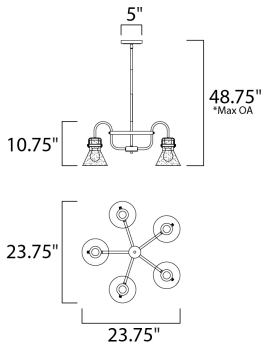

*max overall height

MEASUREMENTS

DIMENSION : 23.75" L x 23.75" W x 10.75" H
 MAX OAH : 48.75" OAH
 HANGING WEIGHT : 11 lb
 WIRE LENGTH : 120"

LAMPING

INPUT VOLTAGE : 120V
 BULB : 5 x 6W LED E26 Medium , 30W Total
 BULB INCLUDED : (Included)
 DIMMABLE : Yes
 COLOR_TEMP : 2200K