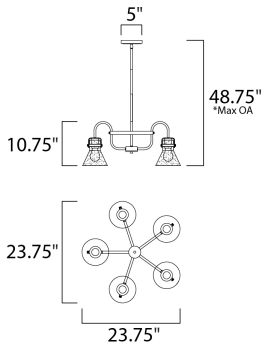

\*max overall height

**MEASUREMENTS**

DIMENSION : 23.75" L x 23.75" W x 10.75" H  
 MAX OAH : 48.75" OAH  
 HANGING WEIGHT : 11 lb  
 WIRE LENGTH : 120"

**LAMPING**

INPUT VOLTAGE : 120V  
 BULB : 5 x 6W LED E26 Medium , 30W Total  
 BULB INCLUDED : (Included)  
 DIMMABLE : Yes  
 COLOR\_TEMP : 2200K