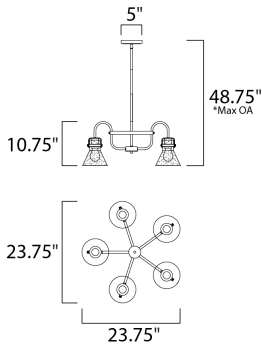

\*max overall height

**MEASUREMENTS**

- DIMENSION : 23.75" L x 23.75" W x 10.75" H
- MAX OAH : 48.75" OAH
- HANGING WEIGHT : 11 lb
- WIRE LENGTH : 120"

**LAMPING**

- INPUT VOLTAGE : 120V
- BULB : 5 x 6W LED E26 Medium , 30W Total
- BULB INCLUDED : (Included)
- DIMMABLE : Yes
- COLOR\_TEMP : 2200K