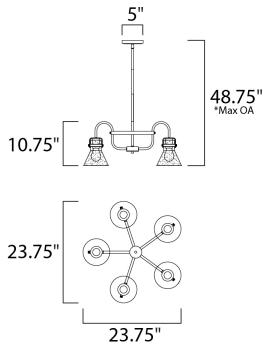

ADDITIONAL

SLOPE: 30
OPERATING TEMPERATURE:
-20°C (-4°F), 40°C (104°F)

MEASUREMENTS

- DIMENSION : 23.75" L x 23.75" W x 10.75" H
- MAX OAH : 48.75" OAH
- CANOPY : 5" W x 0.75" H x 5" L
- HANGING WEIGHT : 10.34 lb
- WIRE LENGTH : 120"

LAMPING

- INPUT VOLTAGE : 120V
- BULB : 5 x 60W Incandescent E26 Medium , 300W Total
- BULB INCLUDED : (Not Included)
- DIMMABLE : Yes

*max overall height

Always consult a qualified electrician before installing any lighting product.