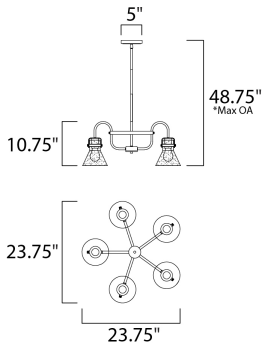

**ADDITIONAL**

SLOPE: 30  
OPERATING TEMPERATURE:  
-20°C (-4°F), 40°C (104°F)

**MEASUREMENTS**

- DIMENSION : 23.75" L x 23.75" W x 10.75" H
- MAX OAH : 48.75" OAH
- CANOPY : 5" W x 0.75" H x 5" L
- HANGING WEIGHT : 10.34 lb
- WIRE LENGTH : 120"

**LAMPING**

- INPUT VOLTAGE : 120V
- BULB : 5 x 60W Incandescent E26 Medium , 300W Total
- BULB INCLUDED : (Not Included)
- DIMMABLE : Yes

\*max overall height

Always consult a qualified electrician before installing any lighting product.