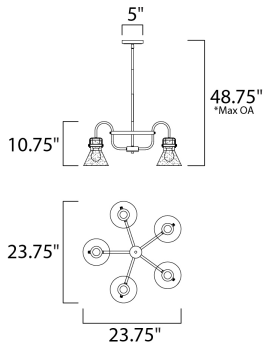

**ADDITIONAL**

SLOPE: 30  
OPERATING TEMPERATURE:  
-20°C (-4°F), 40°C (104°F)

**MEASUREMENTS**

- DIMENSION : 23.75" L x 23.75" W x 10.75" H
- MAX OAH : 48.75" OAH
- CANOPY : 5" W x 0.75" H x 5" L
- HANGING WEIGHT : 10.34 lb
- WIRE LENGTH : 120"

**LAMPING**

- INPUT VOLTAGE : 120V
- BULB : 5 x 60W Incandescent E26 Medium , 300W Total
- BULB INCLUDED : (Not Included)
- DIMMABLE : Yes

\*max overall height

Always consult a qualified electrician before installing any lighting product.