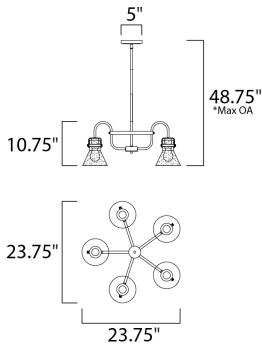

LAMPING

- INPUT VOLTAGE : 120V
- BULB : 5 x 60W Incandescent E26 Medium , 300W Total
- BULB INCLUDED : (Not Included)
- DIMMABLE : Yes

*max overall height

Always consult a qualified electrician before installing any lighting product.