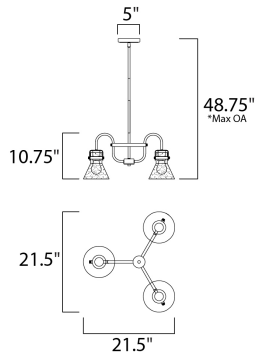

*max overall height

MEASUREMENTS

DIMENSION : 23.75" L x 21.5" W x 10.75" H
 MAX OAH : 48.75" OAH
 HANGING WEIGHT : 7.7 lb
 WIRE LENGTH : 120"

LAMPING

INPUT VOLTAGE : 120V
 BULB : 3 x 6W LED E26 Medium , 18W Total
 BULB INCLUDED : (Included)
 DIMMABLE : Yes
 COLOR_TEMP : 2200K