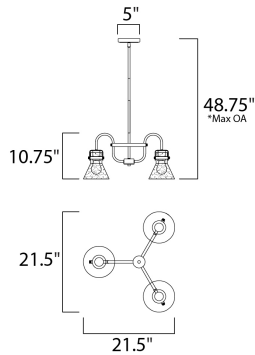

\*max overall height

**MEASUREMENTS**

- DIMENSION : 23.75" L x 21.5" W x 10.75" H
- MAX OAH : 48.75" OAH
- HANGING WEIGHT : 7.7 lb
- WIRE LENGTH : 120"

**LAMPING**

- INPUT VOLTAGE : 120V
- BULB : 3 x 6W LED E26 Medium , 18W Total
- BULB INCLUDED : (Included)
- DIMMABLE : Yes
- COLOR\_TEMP : 2200K