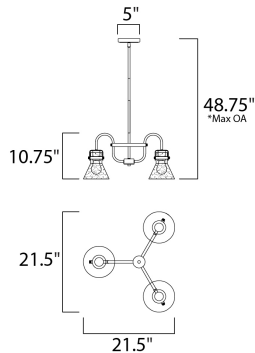

\*max overall height

**MEASUREMENTS**

- DIMENSION : 21.5" L x 21.5" W x 10.75" H
- MAX OAH : 48.75" OAH
- CANOPY : 5" W x 0.75" H x 5" L
- HANGING WEIGHT : 6.82 lb
- WIRE LENGTH : 120"

**LAMPING**

- INPUT VOLTAGE : 120V
- BULB : 3 x 60W Incandescent E26 Medium , 180W Total
- BULB INCLUDED : (Not Included)
- DIMMABLE : Yes