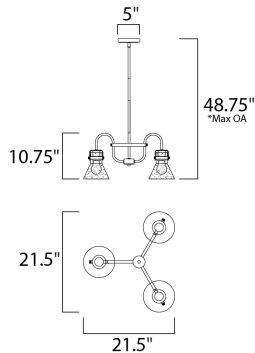

*max overall height

MEASUREMENTS

- DIMENSION : 21.5" L x 21.5" W x 10.75" H
- MAX OAH : 48.75" OAH
- CANOPY : 5" W x 0.75" H x 5" L
- HANGING WEIGHT : 6.82 lb
- WIRE LENGTH : 120"

LAMPING

- INPUT VOLTAGE : 120V
- BULB : 3 x 60W Incandescent E26 Medium , 180W Total
- BULB INCLUDED : (Not Included)
- DIMMABLE : Yes