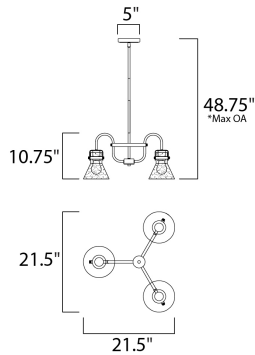

*max overall height

MEASUREMENTS

- DIMENSION : 23.75" L x 21.5" W x 10.75" H
- MAX OAH : 48.75" OAH
- HANGING WEIGHT : 7.7 lb
- WIRE LENGTH : 120"

LAMPING

- INPUT VOLTAGE : 120V
- BULB : 3 x 6W LED E26 Medium , 18W Total
- BULB INCLUDED : (Included)
- DIMMABLE : Yes
- COLOR_TEMP : 2200K