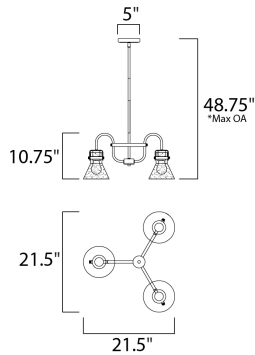

\*max overall height

**MEASUREMENTS**

DIMENSION : 23.75" L x 21.5" W x 10.75" H  
 MAX OAH : 48.75" OAH  
 HANGING WEIGHT : 7.7 lb  
 WIRE LENGTH : 120"

**LAMPING**

INPUT VOLTAGE : 120V  
 BULB : 3 x 6W LED E26 Medium , 18W Total  
 BULB INCLUDED : (Included)  
 DIMMABLE : Yes  
 COLOR\_TEMP : 2200K