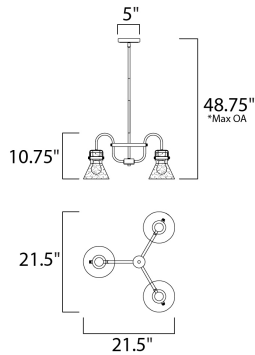

\*max overall height

**MEASUREMENTS**

DIMENSION : 21.5" L x 21.5" W x 10.75" H  
 MAX OAH : 48.75" OAH  
 CANOPY : 5" W x 0.75" H x 5" L  
 HANGING WEIGHT : 6.82 lb  
 WIRE LENGTH : 120"

**LAMPING**

INPUT VOLTAGE : 120V  
 BULB : 3 x 60W Incandescent E26 Medium , 180W Total  
 BULB INCLUDED : (Not Included)  
 DIMMABLE : Yes