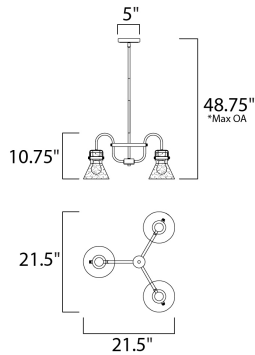

*max overall height

MEASUREMENTS

DIMENSION : 21.5" L x 21.5" W x 10.75" H
 MAX OAH : 48.75" OAH
 CANOPY : 5" W x 0.75" H x 5" L
 HANGING WEIGHT : 6.82 lb
 WIRE LENGTH : 120"

LAMPING

INPUT VOLTAGE : 120V
 BULB : 3 x 60W Incandescent E26 Medium , 180W Total
 BULB INCLUDED : (Not Included)
 DIMMABLE : Yes