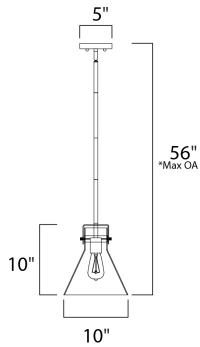

MEASUREMENTS

DIMENSION : 10" L x 10" W x 56" H
 MAX OAH : 56" OAH
 CANOPY : 5" W x 1" H x 5" L
 HANGING WEIGHT : 4.84 lb

LAMPING

INPUT VOLTAGE : 120V
 BULB : 1 x 6W LED E26 Medium , 6W Total
 BULB INCLUDED : (Included)
 DIMMABLE : Yes
 COLOR_TEMP : 2200K