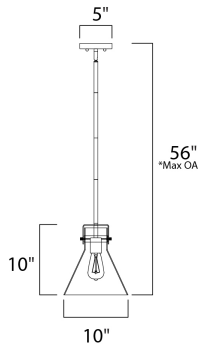

**MEASUREMENTS**

DIMENSION : 10" L x 10" W x 56" H  
 MAX OAH : 56" OAH  
 CANOPY : 5" W x 1" H x 5" L  
 HANGING WEIGHT : 4.84 lb

**LAMPING**

INPUT VOLTAGE : 120V  
 BULB : 1 x 6W LED E26 Medium , 6W Total  
 BULB INCLUDED : (Included)  
 DIMMABLE : Yes  
 COLOR\_TEMP : 2200K