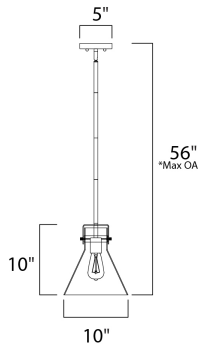

\*max overall height

**MEASUREMENTS**

DIMENSION : 10" L x 10" W x 56" H  
 MAX OAH : 56" OAH  
 CANOPY : 5" W x 1" H x 5" L  
 HANGING WEIGHT : 4.84 lb

**LAMPING**

INPUT VOLTAGE : 120V  
 BULB : 1 x 6W LED E26 Medium , 6W Total  
 BULB INCLUDED : (Included)  
 DIMMABLE : Yes  
 COLOR\_TEMP : 2200K