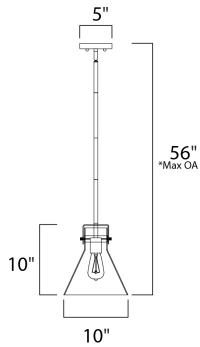

*max overall height

MEASUREMENTS

DIMENSION : 10" L x 10" W x 56" H
 MAX OAH : 56" OAH
 CANOPY : 5" W x 1" H x 5" L
 HANGING WEIGHT : 4.84 lb

LAMPING

INPUT VOLTAGE : 120V
 BULB : 1 x 60W Incandescent E26 Medium , 60W Total
 BULB INCLUDED : (Included)
 DIMMABLE : Yes
 COLOR_TEMP : 2200K