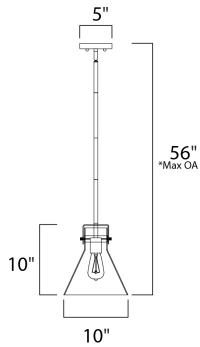

\*max overall height

**MEASUREMENTS**

DIMENSION : 10" L x 10" W x 56" H  
 MAX OAH : 56" OAH  
 CANOPY : 5" W x 1" H x 5" L  
 HANGING WEIGHT : 4.84 lb

**LAMPING**

INPUT VOLTAGE : 120V  
 BULB : 1 x 60W Incandescent E26 Medium , 60W Total  
 BULB INCLUDED : (Included)  
 DIMMABLE : Yes  
 COLOR\_TEMP : 2200K