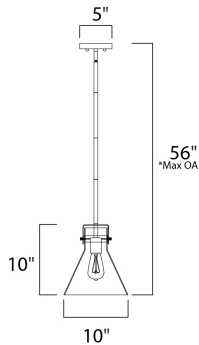

*max overall height

MEASUREMENTS

- DIMENSION : 10" L x 10" W x 11.5" H
- MAX OAH : 56" OAH
- CANOPY : 5" W x 1" H x 5" L
- HANGING WEIGHT : 4.85 lb

LAMPING

- INPUT VOLTAGE : 120V
- BULB : 1 x 60W Incandescent E26 Medium , 60W Total
- BULB INCLUDED : (Not Included)
- DIMMABLE : Yes