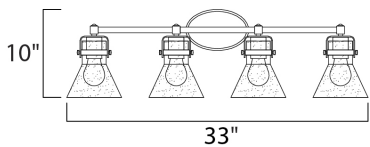

*height from center of outlet to the top of the fixture

MEASUREMENTS

DIMENSION : 33.25" W x 10" H x 7" Ext
 BACK PLATE : 7" W x 4.5" H x 2.25" HCO
 HANGING WEIGHT : 6.6 lb

LAMPING

INPUT VOLTAGE : 120V
 BULB : 4 x 6W LED E26 Medium , 24W Total
 BULB INCLUDED : (Included)
 DIMMABLE : Yes
 COLOR_TEMP : 2200K
 LIGHTING_DIRECTION : Down