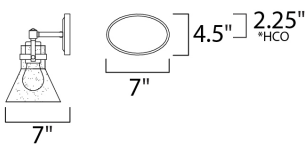

*height from center of outlet to the top of the fixture

MEASUREMENTS

DIMENSION : 33.25" W x 10" H x 7" Ext
 BACK PLATE : 7" W x 4.5" H x 2.25" HCO
 HANGING WEIGHT : 6.6 lb

LAMPING

INPUT VOLTAGE : 120V
 BULB : 4 x 6W LED E26 Medium , 24W Total
 BULB INCLUDED : (Included)
 DIMMABLE : Yes
 COLOR_TEMP : 2200K
 LIGHTING_DIRECTION : Down