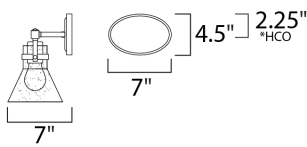

*height from center of outlet to the top of the fixture

MEASUREMENTS

DIMENSION : 33.25" W x 10" H x 7" Ext
 BACK PLATE : 7" W x 4.5" H x 2.25" HCO
 HANGING WEIGHT : 6.6 lb

LAMPING

INPUT VOLTAGE : 120V
 BULB : 4 x 6W LED E26 Medium , 24W Total
 BULB INCLUDED : (Included)
 DIMMABLE : Yes
 COLOR_TEMP : 2200K
 LIGHTING_DIRECTION : Down