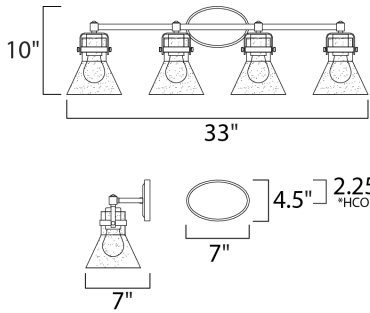

MEASUREMENTS

DIMENSION : 33" W x 10" H x 7" Ext
 BACK PLATE : 7" W x 4.5" H x 2.25" HCO
 HANGING WEIGHT : 7.26 lb

LAMPING

INPUT VOLTAGE : 120V
 BULB : 4 x 60W Incandescent E26 Medium , 240W Total
 BULB INCLUDED : (Not Included)
 DIMMABLE : Yes
 LIGHTING_DIRECTION : Down