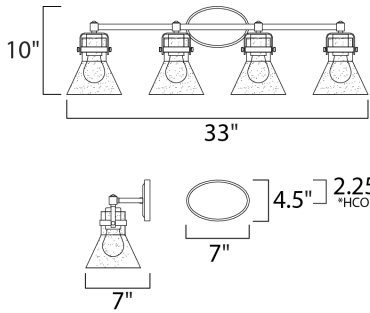

*height from center of outlet to the top of the fixture

MEASUREMENTS

DIMENSION : 33" W x 10" H x 7" Ext
 BACK PLATE : 7" W x 4.5" H x 2.25" HCO
 HANGING WEIGHT : 7.26 lb

LAMPING

INPUT VOLTAGE : 120V
 BULB : 4 x 60W Incandescent E26 Medium , 240W Total
 BULB INCLUDED : (Not Included)
 DIMMABLE : Yes
 LIGHTING_DIRECTION : Down