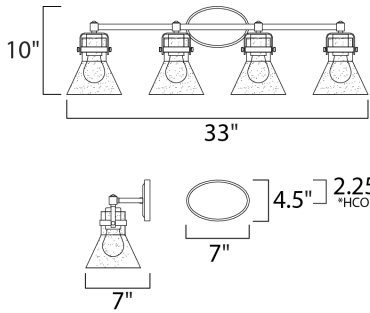

\*height from center of outlet to the top of the fixture

**MEASUREMENTS**

DIMENSION : 33" W x 10" H x 7" Ext  
 BACK PLATE : 7" W x 4.5" H x 2.25" HCO  
 HANGING WEIGHT : 7.26 lb

**LAMPING**

INPUT VOLTAGE : 120V  
 BULB : 4 x 60W Incandescent E26 Medium , 240W Total  
 BULB INCLUDED : (Not Included)  
 DIMMABLE : Yes  
 LIGHTING\_DIRECTION : Down