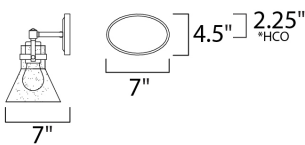

\*height from center of outlet to the top of the fixture

**MEASUREMENTS**

DIMENSION : 33.25" W x 10" H x 7" Ext  
 BACK PLATE : 7" W x 4.5" H x 2.25" HCO  
 HANGING WEIGHT : 6.6 lb

**LAMPING**

INPUT VOLTAGE : 120V  
 BULB : 4 x 6W LED E26 Medium , 24W Total  
 BULB INCLUDED : (Included)  
 DIMMABLE : Yes  
 COLOR\_TEMP : 2200K  
 LIGHTING\_DIRECTION : Down