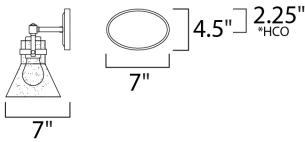

\*height from center of outlet to the top of the fixture

**MEASUREMENTS**

DIMENSION : 33.25" W x 10" H x 7" Ext  
 BACK PLATE : 7" W x 4.5" H x 2.25" HCO  
 HANGING WEIGHT : 6.6 lb

**LAMPING**

INPUT VOLTAGE : 120V  
 BULB : 4 x 6W LED E26 Medium , 24W Total  
 BULB INCLUDED : (Included)  
 DIMMABLE : Yes  
 COLOR\_TEMP : 2200K  
 LIGHTING\_DIRECTION : Down