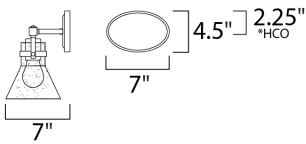

*height from center of outlet to the top of the fixture

MEASUREMENTS

DIMENSION : 33.25" W x 10" H x 7" Ext
 BACK PLATE : 7" W x 4.5" H x 2.25" HCO
 HANGING WEIGHT : 6.6 lb

LAMPING

INPUT VOLTAGE : 120V
 BULB : 4 x 6W LED E26 Medium , 24W Total
 BULB INCLUDED : (Included)
 DIMMABLE : Yes
 COLOR_TEMP : 2200K
 LIGHTING_DIRECTION : Down