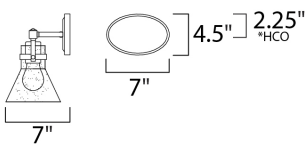

\*height from center of outlet to the top of the fixture

**MEASUREMENTS**

DIMENSION : 33.25" W x 10" H x 7" Ext  
 BACK PLATE : 7" W x 4.5" H x 2.25" HCO  
 HANGING WEIGHT : 6.6 lb

**LAMPING**

INPUT VOLTAGE : 120V  
 BULB : 4 x 6W LED E26 Medium , 24W Total  
 BULB INCLUDED : (Included)  
 DIMMABLE : Yes  
 COLOR\_TEMP : 2200K  
 LIGHTING\_DIRECTION : Down