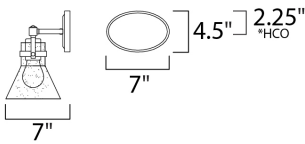

MEASUREMENTS

DIMENSION : 33.25" W x 10" H x 7" Ext
 BACK PLATE : 7" W x 4.5" H x 2.25" HCO
 HANGING WEIGHT : 6.6 lb

LAMPING

INPUT VOLTAGE : 120V
 BULB : 4 x 6W LED E26 Medium , 24W Total
 BULB INCLUDED : (Included)
 DIMMABLE : Yes
 COLOR_TEMP : 2200K
 LIGHTING_DIRECTION : Down