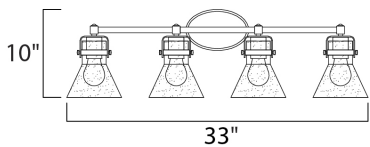

MEASUREMENTS

DIMENSION : 33.25" W x 10" H x 7" Ext
 BACK PLATE : 7" W x 4.5" H x 2.25" HCO
 HANGING WEIGHT : 6.6 lb

LAMPING

INPUT VOLTAGE : 120V
 BULB : 4 x 6W LED E26 Medium , 24W Total
 BULB INCLUDED : (Included)
 DIMMABLE : Yes
 COLOR_TEMP : 2200K
 LIGHTING_DIRECTION : Down