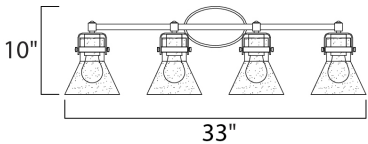

*height from center of outlet to the top of the fixture

MEASUREMENTS

DIMENSION : 33.25" W x 10" H x 7" Ext
 BACK PLATE : 7" W x 4.5" H x 2.25" HCO
 HANGING WEIGHT : 6.6 lb

LAMPING

INPUT VOLTAGE : 120V
 BULB : 4 x 6W LED E26 Medium , 24W Total
 BULB INCLUDED : (Included)
 DIMMABLE : Yes
 COLOR_TEMP : 2200K
 LIGHTING_DIRECTION : Down