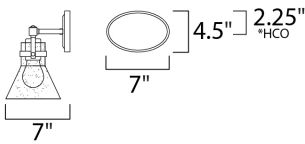

*height from center of outlet to the top of the fixture

MEASUREMENTS

DIMENSION : 33.25" W x 10" H x 7" Ext
 BACK PLATE : 7" W x 4.5" H x 2.25" HCO
 HANGING WEIGHT : 6.6 lb

LAMPING

INPUT VOLTAGE : 120V
 BULB : 4 x 6W LED E26 Medium , 24W Total
 BULB INCLUDED : (Included)
 DIMMABLE : Yes
 COLOR_TEMP : 2200K
 LIGHTING_DIRECTION : Down