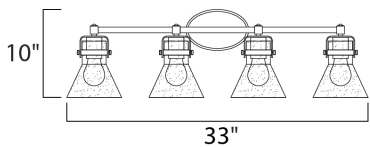

\*height from center of outlet to the top of the fixture

**MEASUREMENTS**

DIMENSION : 33.25" W x 10" H x 7" Ext  
 BACK PLATE : 7" W x 4.5" H x 2.25" HCO  
 HANGING WEIGHT : 6.6 lb

**LAMPING**

INPUT VOLTAGE : 120V  
 BULB : 4 x 6W LED E26 Medium , 24W Total  
 BULB INCLUDED : (Included)  
 DIMMABLE : Yes  
 COLOR\_TEMP : 2200K  
 LIGHTING\_DIRECTION : Down