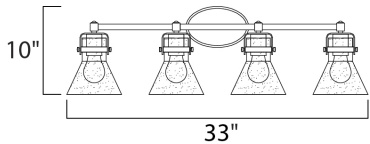

\*height from center of outlet to the top of the fixture

**MEASUREMENTS**

DIMENSION : 33.25" W x 10" H x 7" Ext  
 BACK PLATE : 7" W x 4.5" H x 2.25" HCO  
 HANGING WEIGHT : 6.6 lb

**LAMPING**

INPUT VOLTAGE : 120V  
 BULB : 4 x 6W LED E26 Medium , 24W Total  
 BULB INCLUDED : (Included)  
 DIMMABLE : Yes  
 COLOR\_TEMP : 2200K  
 LIGHTING\_DIRECTION : Down