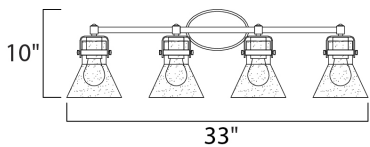

*height from center of outlet to the top of the fixture

MEASUREMENTS

DIMENSION : 33" W x 10" H x 7" Ext
 BACK PLATE : 7" W x 4.5" H x 2.25" HCO
 HANGING WEIGHT : 7.26 lb

LAMPING

INPUT VOLTAGE : 120V
 BULB : 4 x 60W Incandescent E26 Medium , 240W Total
 BULB INCLUDED : (Not Included)
 DIMMABLE : Yes
 LIGHTING_DIRECTION : Down