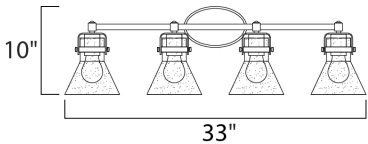

*height from center of outlet to the top of the fixture

MEASUREMENTS

DIMENSION : 33" W x 10" H x 7" Ext
 BACK PLATE : 7" W x 4.5" H x 2.25" HCO
 HANGING WEIGHT : 7.26 lb

LAMPING

INPUT VOLTAGE : 120V
 BULB : 4 x 60W Incandescent E26 Medium , 240W Total
 BULB INCLUDED : (Not Included)
 DIMMABLE : Yes
 LIGHTING_DIRECTION : Down