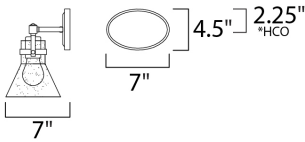

\*height from center of outlet to the top of the fixture

**MEASUREMENTS**

DIMENSION : 33" W x 10" H x 7" Ext  
 BACK PLATE : 7" W x 4.5" H x 2.25" HCO  
 HANGING WEIGHT : 7.26 lb

**LAMPING**

INPUT VOLTAGE : 120V  
 BULB : 4 x 60W Incandescent E26 Medium , 240W Total  
 BULB INCLUDED : (Not Included)  
 DIMMABLE : Yes  
 LIGHTING\_DIRECTION : Down