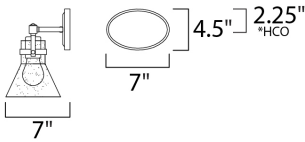

*height from center of outlet to the top of the fixture

MEASUREMENTS

DIMENSION : 33" W x 10" H x 7" Ext
 BACK PLATE : 7" W x 4.5" H x 2.25" HCO
 HANGING WEIGHT : 7.26 lb

LAMPING

INPUT VOLTAGE : 120V
 BULB : 4 x 60W Incandescent E26 Medium , 240W Total
 BULB INCLUDED : (Not Included)
 DIMMABLE : Yes
 LIGHTING_DIRECTION : Down