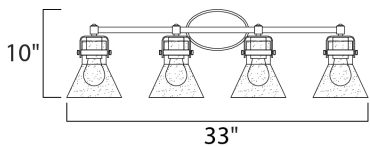

\*height from center of outlet to the top of the fixture

**MEASUREMENTS**

DIMENSION : 33" W x 10" H x 7" Ext  
 BACK PLATE : 7" W x 4.5" H x 2.25" HCO  
 HANGING WEIGHT : 7.26 lb

**LAMPING**

INPUT VOLTAGE : 120V  
 BULB : 4 x 60W Incandescent E26 Medium , 240W Total  
 BULB INCLUDED : (Not Included)  
 DIMMABLE : Yes  
 LIGHTING\_DIRECTION : Down