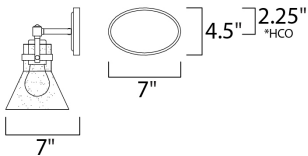

PRODUCT DESCRIPTION

This nautical-inspired collection features Clear Seedy glass cones suspended by a yoke frame. The clear glass offers abundant lighting and compliments the styling of the fixture. Make it a more industrial look by adding filament E26 light bulbs.