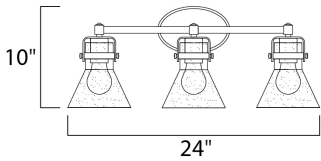

PRODUCT DESCRIPTION

This nautical-inspired collection features Clear Seedy glass cones suspended by a yoke frame. The clear glass offers abundant lighting and compliments the styling of the fixture. Make it a more industrial look by adding filament E26 light bulbs.