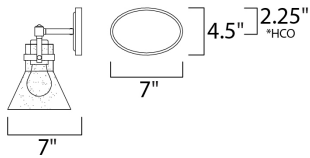

PRODUCT DESCRIPTION

This nautical-inspired collection features Clear Seedy glass cones suspended by a yoke frame. The clear glass offers abundant lighting and compliments the styling of the fixture. Make it a more industrial look by adding filament E26 light bulbs.