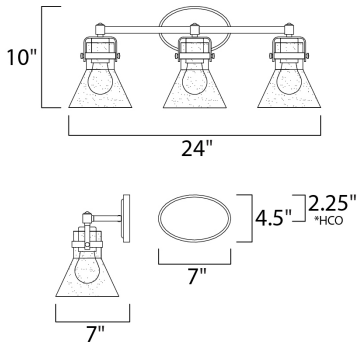

PRODUCT DESCRIPTION

This nautical-inspired collection features Clear Seedy glass cones suspended by a yoke frame. The clear glass offers abundant lighting and compliments the styling of the fixture. Make it a more industrial look by adding filament E26 light bulbs.

MEASUREMENTS

DIMENSION : 24.25" W x 10" H x 7" Ext
BACK PLATE : 7" W x 4.5" H x 2.25" HCO
HANGING WEIGHT : 5.5 lb

LAMPING

INPUT VOLTAGE : 120V
BULB : 3 x 60W Incandescent E26 Medium , 180W Total
BULB INCLUDED : (Not Included)
DIMMABLE : Yes
LIGHTING_DIRECTION : Down

FINISHES OPTION

- Oil Rubbed Bronze (OI)
- Polished Chrome (PC)

GLASS

Seedy CD

MATERIAL

Steel, Glass

RATINGS

cETLus
Damp Location

ADDITIONAL

INSTALL UP/DOWN: Down
OPERATING TEMPERATURE:
-20°C (-4°F), 40°C (104°F)

Always consult a qualified electrician before installing any lighting product.