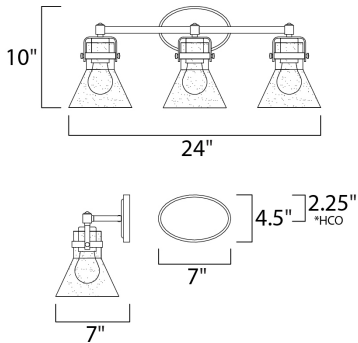

PRODUCT DESCRIPTION

This nautical-inspired collection features Clear Seedy glass cones suspended by a yoke frame. The clear glass offers abundant lighting and compliments the styling of the fixture. Make it a more industrial look by adding filament E26 light bulbs.

MEASUREMENTS

DIMENSION : 24.25" W x 10" H x 7" Ext
BACK PLATE : 7" W x 4.5" H x 2.25" HCO
HANGING WEIGHT : 5.5 lb

LAMPING

INPUT VOLTAGE : 120V
BULB : 3 x 60W Incandescent E26 Medium , 180W Total
BULB INCLUDED : (Not Included)
DIMMABLE : Yes
LIGHTING_DIRECTION : Down

FINISHES OPTION

- Oil Rubbed Bronze (OI)
- Polished Chrome (PC)

GLASS

Seedy CD

MATERIAL

Steel, Glass

RATINGS

cETLus
Damp Location

ADDITIONAL

INSTALL UP/DOWN: Down
OPERATING TEMPERATURE:
-20°C (-4°F), 40°C (104°F)

Always consult a qualified electrician before installing any lighting product.