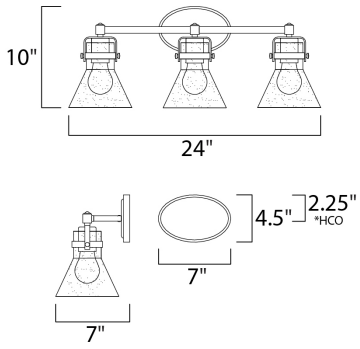

PRODUCT DESCRIPTION

This nautical-inspired collection features Clear Seedy glass cones suspended by a yoke frame. The clear glass offers abundant lighting and compliments the styling of the fixture. Make it a more industrial look by adding filament E26 light bulbs.

MEASUREMENTS

DIMENSION : 24.25" W x 10" H x 7" Ext
BACK PLATE : 7" W x 4.5" H x 2.25" HCO
HANGING WEIGHT : 5.5 lb

LAMPING

INPUT VOLTAGE : 120V
BULB : 3 x 60W Incandescent E26 Medium , 180W Total
BULB INCLUDED : (Not Included)
DIMMABLE : Yes
LIGHTING_DIRECTION : Down

FINISHES OPTION

- Oil Rubbed Bronze (OI)
- Polished Chrome (PC)

GLASS

Seedy CD

MATERIAL

Steel, Glass

RATINGS

cETLus
Damp Location

ADDITIONAL

INSTALL UP/DOWN: Down
OPERATING TEMPERATURE:
-20°C (-4°F), 40°C (104°F)

Always consult a qualified electrician before installing any lighting product.