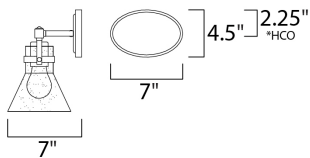

PRODUCT DESCRIPTION

This nautical-inspired collection features Clear Seedy glass cones suspended by a yoke frame. The clear glass offers abundant lighting and compliments the styling of the fixture. Make it a more industrial look by adding filament E26 light bulbs.