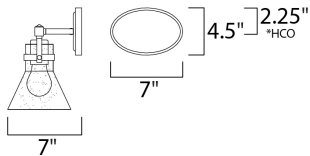

LAMPING

INPUT VOLTAGE : 120V
BULB : 3 x 6W LED E26 Medium , 18W Total
BULB INCLUDED : (Included)
DIMMABLE : Yes
COLOR_TEMP : 2200K
LIGHTING_DIRECTION : Down

FINISHES OPTION

- Oil Rubbed Bronze (OI)
- Polished Chrome (PC)

GLASS

Seedy CD

MATERIAL

Steel, Glass

RATINGS

cETLus
Damp Location

ADDITIONAL

INSTALL UP/DOWN: Down
OPERATING TEMPERATURE:
-20°C (-4°F), 40°C (104°F)

Always consult a qualified electrician before installing any lighting product.