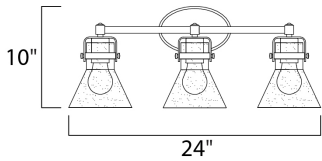

PRODUCT DESCRIPTION

This nautical-inspired collection features Clear Seedy glass cones suspended by a yoke frame. The clear glass offers abundant lighting and compliments the styling of the fixture. Make it a more industrial look by adding filament E26 light bulbs.

MEASUREMENTS

DIMENSION : 24.25" W x 10" H x 7" Ext
BACK PLATE : 7" W x 4.5" H x 2.25" HCO
HANGING WEIGHT : 5.5 lb